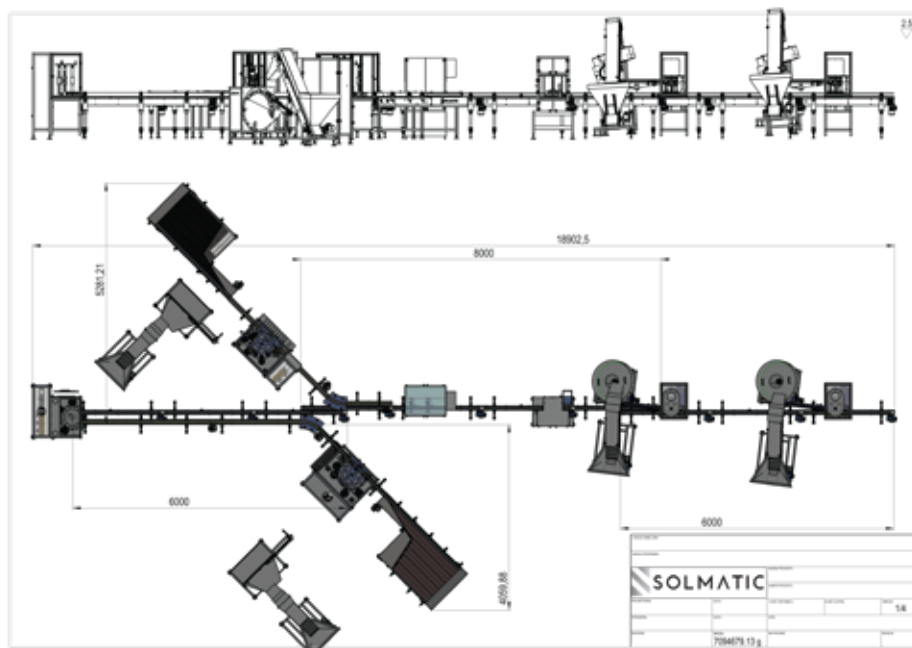

# Examples of BOV Filling Lines

BOV Filling Line up to 25 cans per minute

BOV Filling Line up to 40 cans per minute

All in One Filling Line for BOV & Aerosols